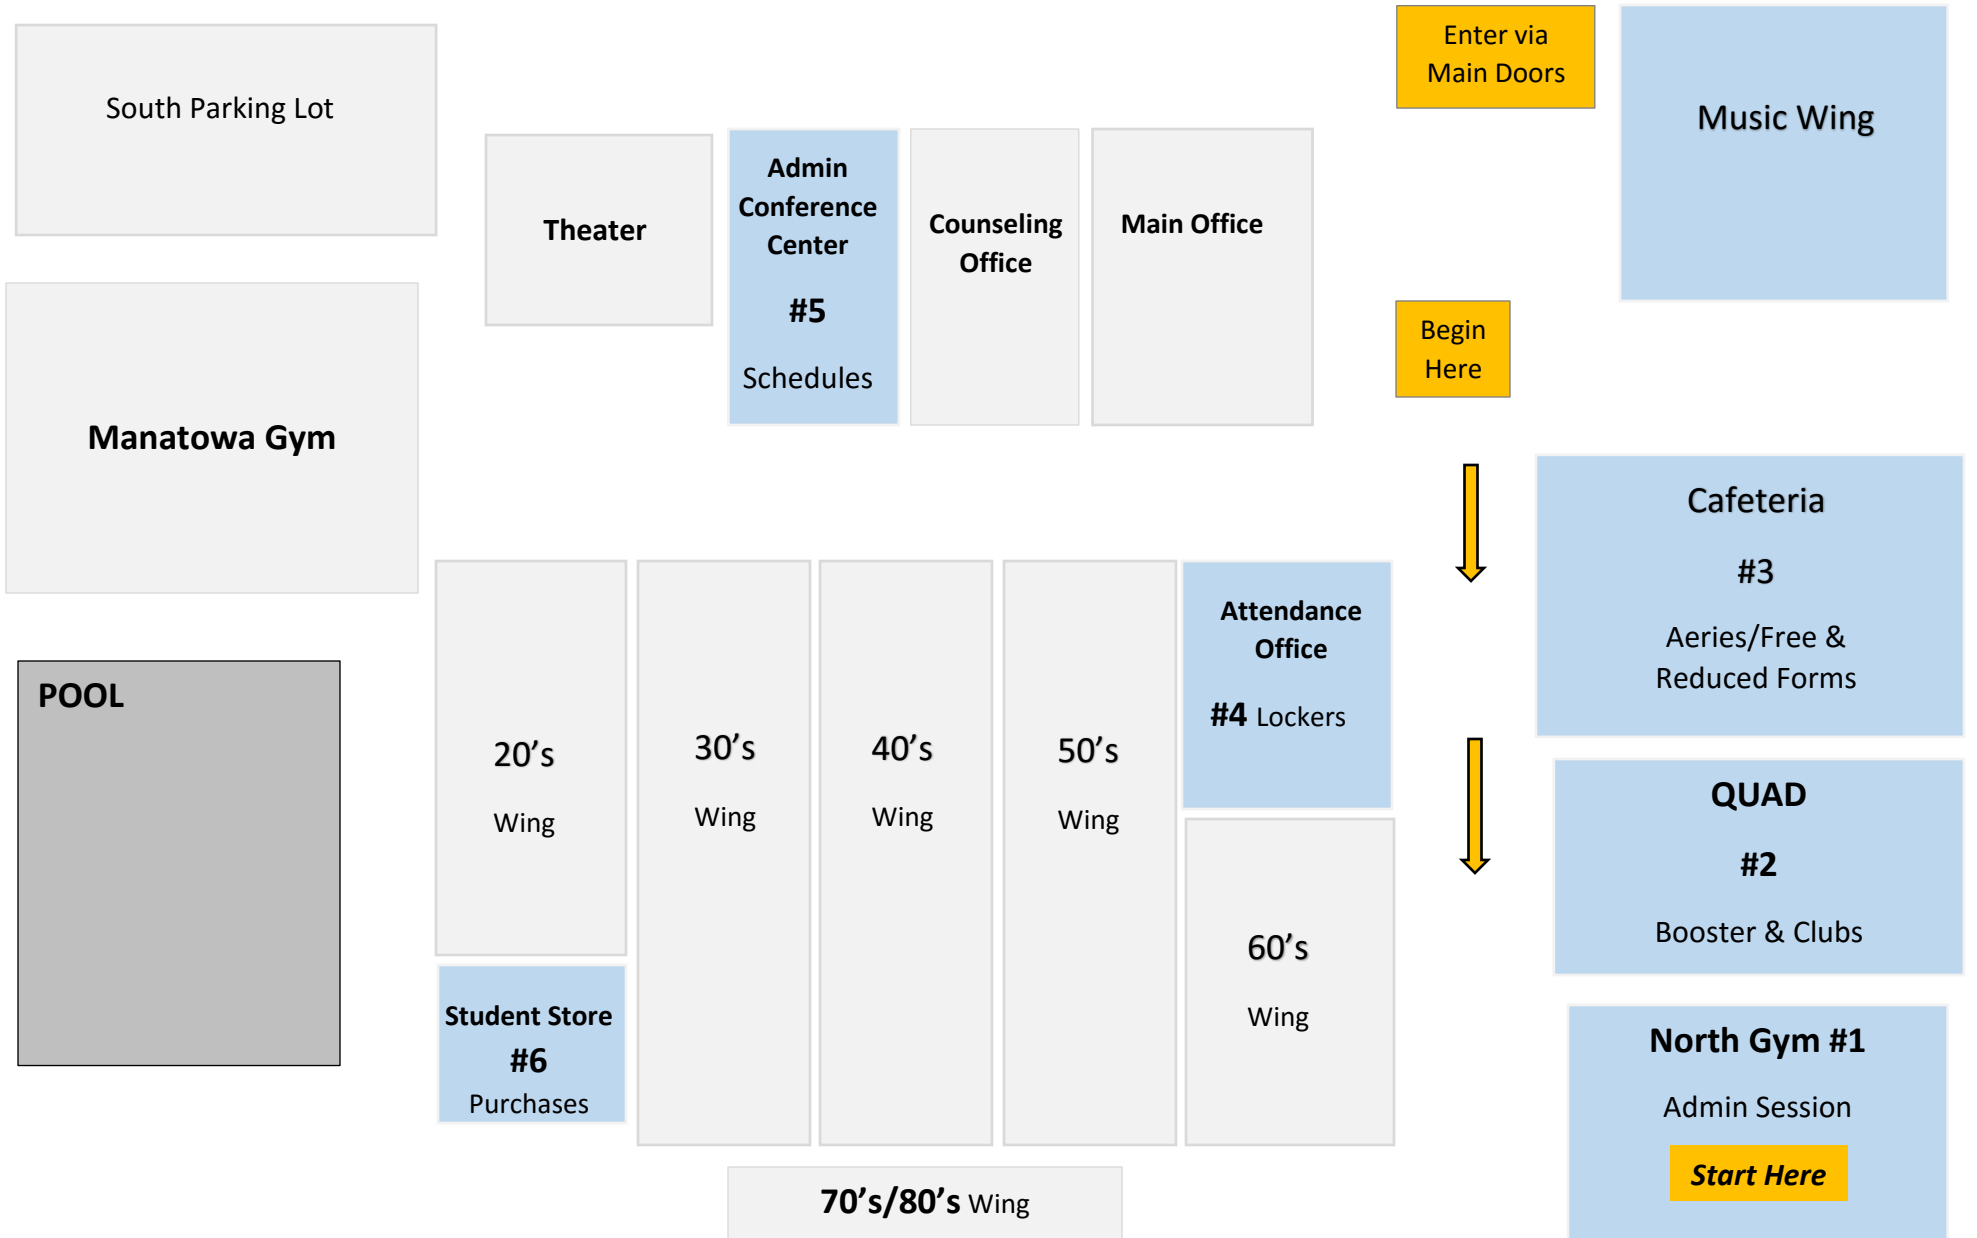

EHS

Parent & Student Orientation

Thursday, August 9th: FRESHMEN & NEW STUDENTS

Enter via
Main Doors

Music Wing

Begin
Here

Cafeteria
#3
Aeries/Free &
Reduced Forms

QUAD
#2
Booster & Clubs

North Gym #1
Admin Session
Start Here

South Parking Lot

Manatowa Gym

POOL

Theater

Admin
Conference
Center
#5
Schedules

Counseling
Office

Main Office

20's
Wing

30's
Wing

40's
Wing

50's
Wing

Attendance
Office
#4 Lockers

60's
Wing

Student Store
#6
Purchases

70's/80's Wing