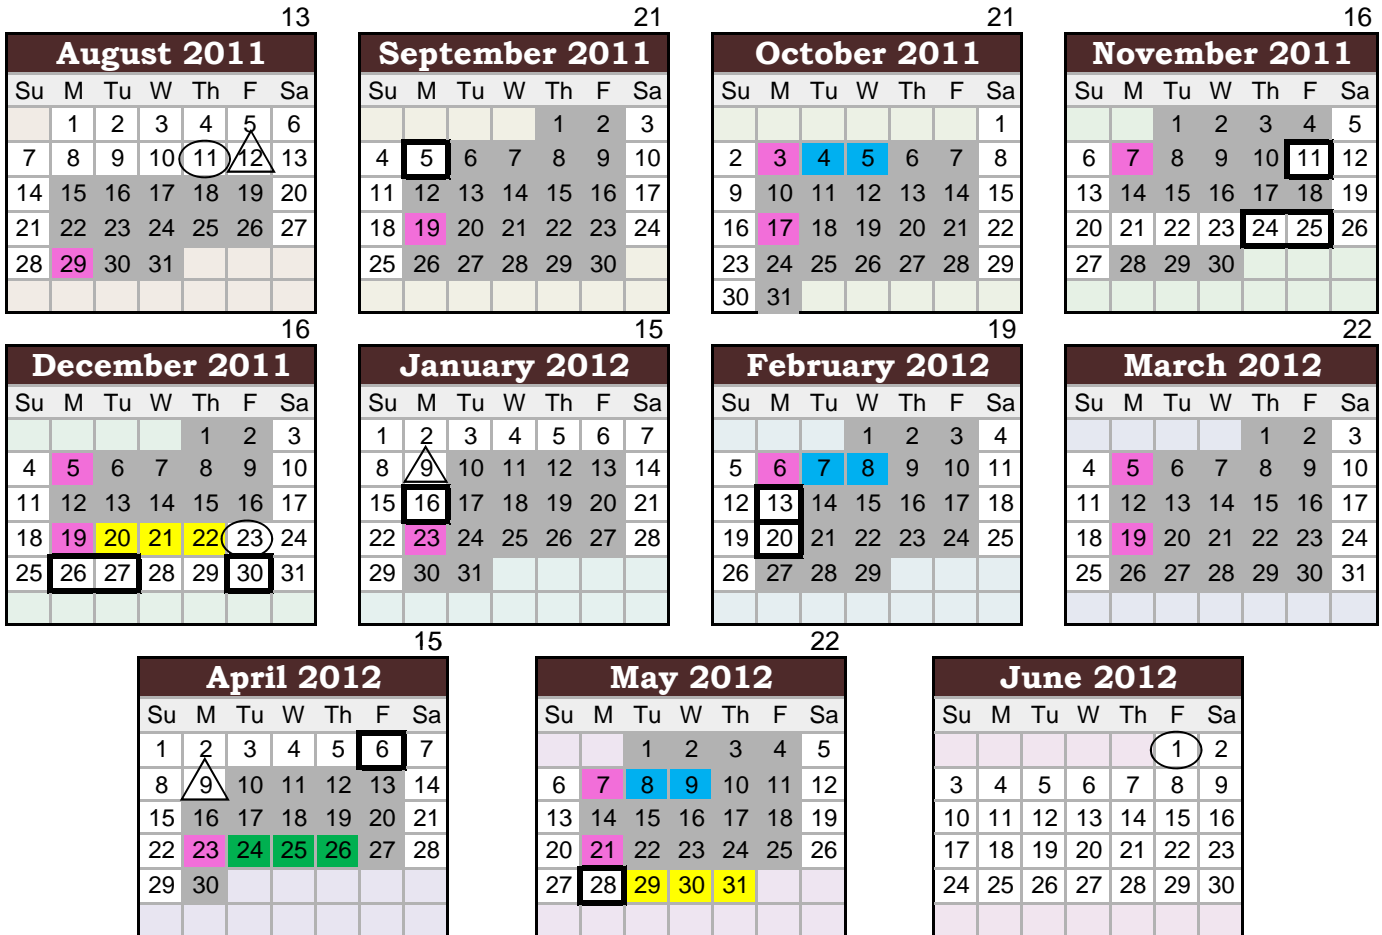

# Shasta Union High School District 2011-2012 Academic Planning Calendar

	= Minimum day
	= Finals Schedule
	= STAR test (min days)
	= CAHSEE testing
	= Staff Development day
	= District work day

1st Quarter Ends: October 7 (39)  
 1st Semester Ends: December 22 (48)  
 3rd Quarter Ends: March 23 (51)  
 2nd Semester Ends: May 31 (42)

**Shaded = Student Attendance Days (180)**

HOLIDAYS/RECESSES	
Labor Day .....	Sep 5
Veteran's Day .....	Nov 11
<i>(by law must be Nov 11 if a weekday)</i>	
Thanksgiving Break .....	Nov 21-25
Winter Break .....	Dec 23-Jan 9
New Year's .....	Dec 30
Martin Luther King Day .....	Jan 16
Lincoln Day .....	Feb 13
Washington Day .....	Feb 20
Spring Break .....	Apr 2-9
Memorial Day .....	May 28
 Easter - April 8	

School Starts: August 15, 2011    School Ends: May 31, 2012

**Finals Schedule:**  
 Dec 20, 21, 22 and May 29, 30, 31

**CAHSEE Testing:**  
 Oct 4-5 (Juniors & Seniors)  
 Feb 7-8 (Sophomores & Seniors)  
 May 8-9 (Sophomores makeup, Juniors & Seniors)